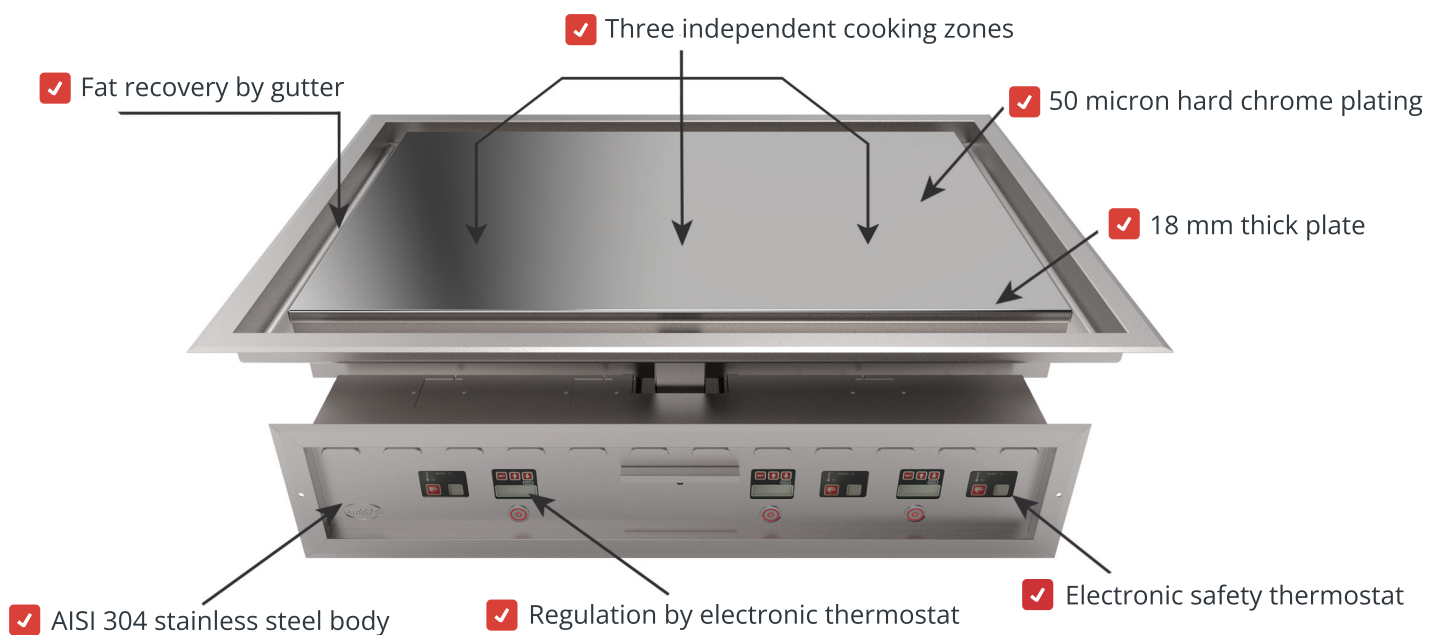

## FEATURES

Power: **15 kW**

- ✓ Electronic control
- ✓ Optional grooved surface ( 1/1 - 1/2 - 1/3 )
- ✓ Temperature control up to 285°C
- ✓ Easy cleaning and maintenance
- ✓ Designed and manufactured in the EU

## Technical specifications

Voltage	380 / 415 V 3F+N
Freq.	50/60 Hz
Power	15 kW
Cooking area	1000 x 600 mm
Max. Temperature	285 °C
Grease drawer	1 x 5 L

\* Eru 15 RC DI

## Optional extras

- Grooved surface (1/1 - 1/2 - 1/3).