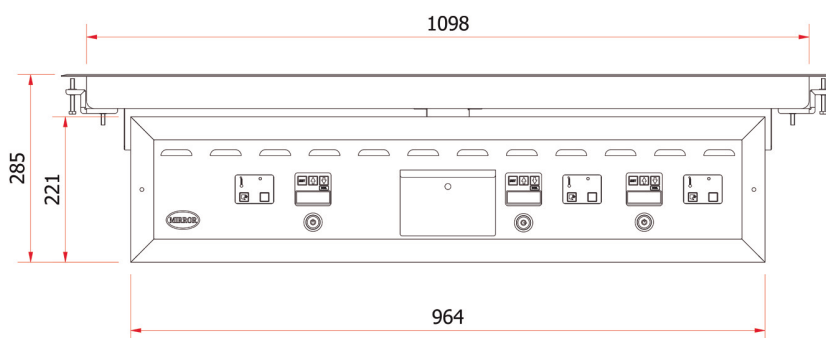

## FEATURES

Power: **15 kW**

- ✓ Electronic control
- ✓ Optional grooved surface ( 1/1 - 1/2 - 1/3 )
- ✓ Temperature control up to 285°C
- ✓ Easy cleaning and maintenance
- ✓ Designed and manufactured in the EU

## Technical specifications

Voltage	380 / 415 V 3F+N
Freq.	50/60 Hz
Power	15 kW
Cooking area	1000 x 600 mm
Max. Temperature	285 °C
Grease drawer	1 x 5 L

\* Eru 15 RC DI

## External dimensions and weight

Width	1175 mm
Depth	831 mm (Min.)
High	285 mm
Weight	108 kg

[www.mirror.es](http://www.mirror.es)

C/ Crom 57, Hospitalet de Llobregat 08907, Barcelona, España

Tel.: (+34) 336 87 30